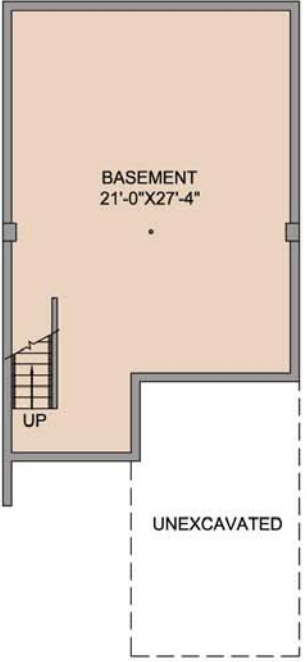

Site - 6.65 Acres  
Parking - 125 (50 in garages)  
No. of Units - 50  
Unit Address - 4375 (Example)  
Apartment Type - A, B, C, D, E

Unit A Plans

Unit B Plans

Unit D Plans

Unit E Plans