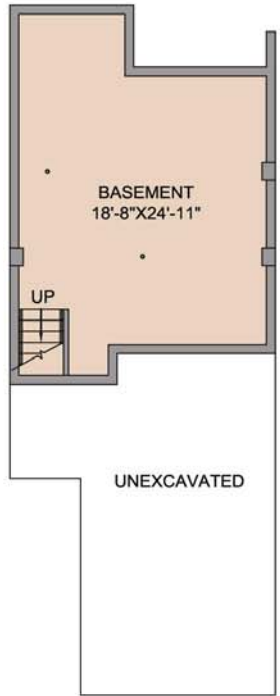

Site - 6.65 Acres  
Parking - 125 (50 in garages)  
No. of Units - 50  
Unit Address - 4375 (Example)  
Apartment Type - A, B, C, D, E

Unit A Plans

Unit B Plans

Unit D Plans

Unit E Plans